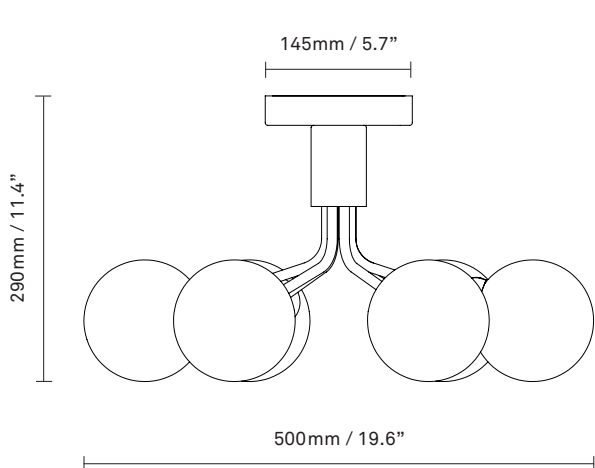

# NUURA

**APIALES 6 CEILING**  
**brushed brass / opal**

Design: Sofie Refer, 2022

**Apiales 6 Ceiling** With inspiration from flowers, Apiales 6 Ceiling unfolds its 6 brushed brass metal arms like flower stalks from a specially produced canopy and supports 6 mouth-blown glass globes in opal white. Apiales 6 Ceiling has a height of just 29 cm and offers ample light coverage in rooms with limited space available.

Explore the rest of the Apiales collection on our website, [here](#)

**Product no.:** EU - 2059008 / US - 3059008

**Type:** Ceiling light - indoor

**Colour:** Glass: opal white / Metal: brushed brass

**Materials:** Anodized metal, mouth-blown glass

**Dimensions:** 500mm / 19.6in x 290mm / 11.4in  
Glass:  $\varnothing$ 120mm / 4.7in

**Weight:** Armature + glass: 3130g

**Packaging:** Dimensions: L: 430mm / 16.9in x  
W: 430mm / 16.9in x H: 300mm / 11.8in  
Weight: 1300g  
Total weight incl. product: 4430g  
Number of parcels: 1  
Material: Brown cardboard