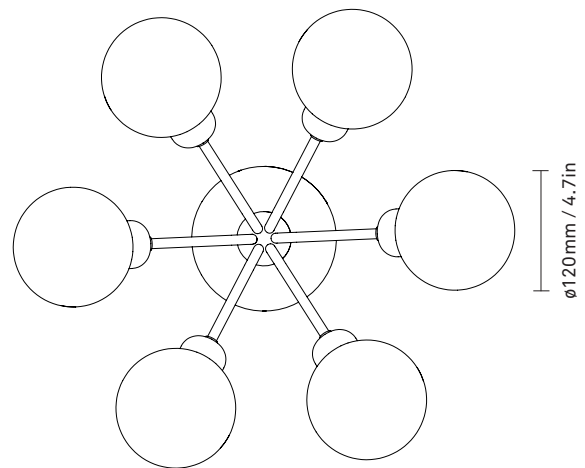

# NUURA

**APIALES 6 CEILING**  
**brushed brass / opal**

Design: Sofie Refer, 2022

**Apiales 6 Ceiling** With inspiration from flowers, Apiales 6 Ceiling unfolds its 6 brushed brass metal arms like flower stalks from a specially produced canopy and supports 6 mouth-blown glass globes in opal white. Apiales 6 Ceiling has a height of just 29 cm and offers ample light coverage in rooms with limited space available.

Explore the rest of the Apiales collection on our website, [here](#)

**Product no.:** EU - 2059008 / US - 3059008

**Type:** Ceiling light - indoor

**Colour:** Glass: opal white / Metal: brushed brass

**Materials:** Anodized metal, mouth-blown glass

**Dimensions:** 500mm / 19.6in x 290mm / 11.4in  
Glass:  $\varnothing$ 120mm / 4.7in

**Weight:** Armature + glass: 3130g

**Packaging:** Dimensions: L: 430mm / 16.9in x  
W: 430mm / 16.9in x H: 300mm / 11.8in  
Weight: 1300g  
Total weight incl. product: 4430g  
Number of parcels: 1  
Material: Brown cardboard